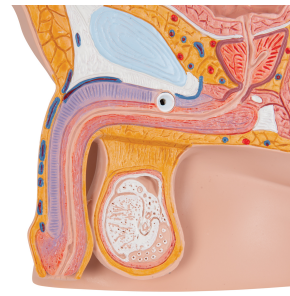

## Male Pelvis Model in Median Section, 2 part - 3B Smart Anatomy

Item No. 1000282 [H11]  
Weight 2.3 kg  
Dimensions 41 x 31 x 17 cm  
Brand 3B Scientific

[Read More](#)

**SKU:**

**Categories:**Genital and Pelvis Models

### Product Description

New **anatomy app** called 3B Smart Anatomy now included for FREE with Male Pelvis Model in Median Section, 2 part.

Every original 3B Scientific anatomy model now includes these additional **FREE features:**

- Free access to the **anatomy course** 3B Smart Anatomy, hosted inside the award-winning Complete Anatomy app by 3D4Medical
- The 3B Smart Anatomy course includes **23 digital anatomy lectures**, 117 different virtual anatomy models and 39 anatomy quizzes to test your knowledge
- Bonus: **FREE warranty upgrade from 3 to 5 years** with every product registration

The male pelvis anatomy model is shown in median section. One half of male genital organs with bladder is shown at the normal position in the male pelvis. The rectum is removable for a more detailed study of the male pelvic anatomy. This high quality anatomy model is delivered on baseboard offering the possibility to be mounted to the wall.