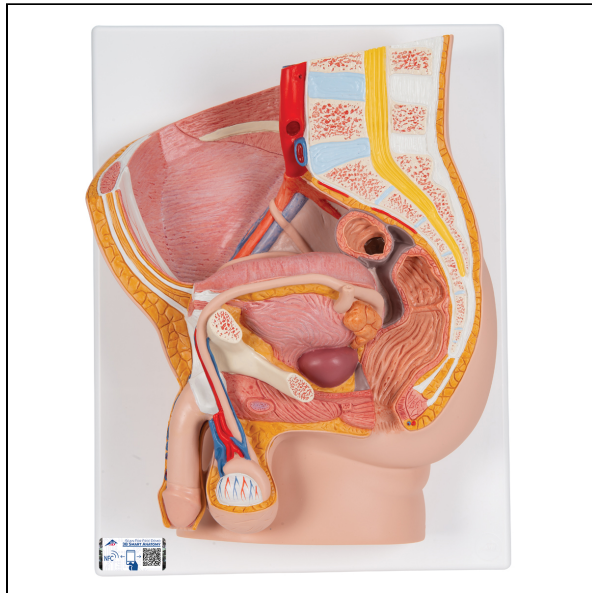

## Male Pelvis Model in Median Section, 2 part - 3B Smart Anatomy

Item No. 1000282 [H11]  
Weight 2.3 kg  
Dimensions 41 x 31 x 17 cm  
Brand 3B Scientific

[Read More](#)

**SKU:**

**Categories:**Genital and Pelvis Models

### Product Description

New **anatomy app** called 3B Smart Anatomy now included for FREE with Male Pelvis Model in Median Section, 2 part.

Every original 3B Scientific anatomy model now includes these additional **FREE features:**

The male pelvis anatomy model is shown in median section. One half of male genital organs with bladder is shown at the normal position in the male pelvis. The rectum is removable for a more detailed study of the male pelvic anatomy. This high quality anatomy model is delivered on baseboard offering the possibility to be mounted to the wall.

3B Smart Anatomy explained in 90 seconds: