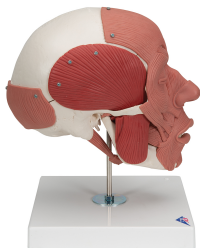

Human Skull with Facial Muscles - 3B Smart Anatomy

Item No. 1020181 [A300]
Weight 1.08 kg
Dimensions 18 x 18 x 25 cm
Brand 3B Scientific
Previous Item No. 1013283

[Read More](#)

SKU:

Categories:Human Skull Models

Product Description

New **anatomy app** called 3B Smart Anatomy now included for FREE with Human Skull with Facial Muscles.

Every original 3B Scientific anatomy model now includes these additional **FREE features**:

On the left half the muscle origins and insertions are marked with colors as well(origin: red, insertion: blue). The jaw is movable and due to the flexible musculature the rudimentary chewing motion can be demonstrated. Cranium and m. masseter are easily detachable.

Now with magnetic connections

3B Smart Anatomy explained in 90 seconds: