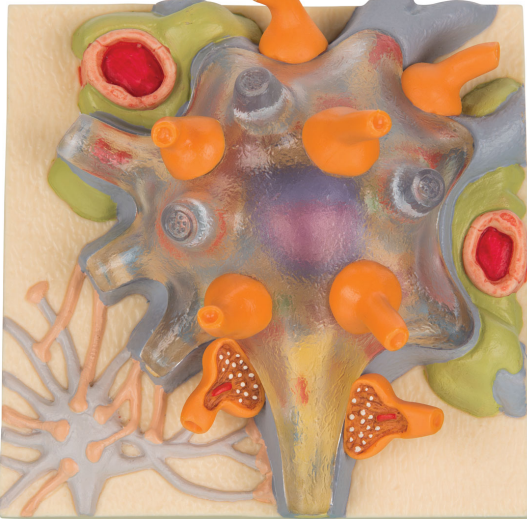

Neuron Cell Body

Item No. 1000233 [C40/1]
Weight 0.47 kg
Dimensions 12.2 x 11.7 x 6.2 cm
Brand 3B Scientific

[Read More](#)

Categories: [Nervous System Models](#)

Product Description

The neuron cell body depicts a part of the human nervous system in colorful anatomical detail. The neuron model features a typical neuron body with cell organelles, for example mitochondria and many other characteristics of the human cell, are visible through a removable transparent cover. The edge of the neuron cell body also shows the synapses of connected neurons. The neuron cell body model is a great tool for education of the human nervous system.