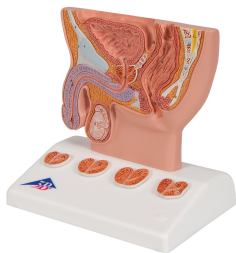

Prostate Model, 1/2 Natural Size - 3B Smart Anatomy

Item No. 1000319 [K41]
Weight 0.4 kg
Dimensions 13.5 x 10 x 14 cm
Brand 3B Scientific

[Read More](#)

SKU:

Categories:Men's Health Education

Product Description

New **anatomy app** called 3B Smart Anatomy now included for FREE with Prostate Model, 1/2 Natural Size.

Every original 3B Scientific anatomy model now includes these additional **FREE features**:

- Free access to the **anatomy course** 3B Smart Anatomy, hosted inside the award-winning Complete Anatomy app by 3D4Medical
- The 3B Smart Anatomy course includes **23 digital anatomy lectures**, 117 different virtual anatomy models and 39 anatomy quizzes to test your knowledge
- Bonus: **FREE warranty upgrade from 3 to 5 years** with every product registration

TIP: You will also receive access to a **free 3-day trial to all premium features** of the Complete Anatomy app when you sign up for your 3B Smart Anatomy course.

To unlock these benefits, simply scan the label located on your model and register online. All 3B Smart Anatomy features are **completely free of charge** for you. [Click here](#) to learn more.

This prostate model provides a cross section of the male genital organs showing a healthy prostate with bladder, urethra, testicle, symphysis and rectum. The narrowing of the urethra due to the change of the prostate is made clear via the 4 cross sectional views on the base of the prostate model. The anatomical structures of the prostate model have simple schematic coloring. Prostate model on base. 3B Smart Anatomy explained in 90 seconds: