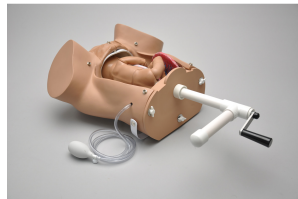

## Birth mechanism for birth simulator 1005790

Item No. 1013794 [W45109]  
Weight 0.5 kg  
MPN: S500.10.M

[Read More](#)

**SKU:**

**Categories:**Obstetrics

### Product Description

- Removable end-plate for insertion of birthing mechanism
- Removable cervixes automatically dilate as labor progresses
- Advance and rotation of fetus through birth canal

- Crowning of fetal head
- Manipulation of the vulva to pass the forehead, nose, and ears
- Syringe mouth and nose
- Fetal rotation to enable shoulder presentation
- Birthing Fetus