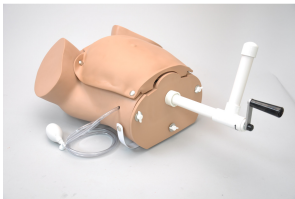

## Birth mechanism for birth simulator 1005790

Item No. 1013794 [W45109]  
Weight 0.5 kg  
MPN: S500.10.M

[Read More](#)

**SKU:**

**Categories:**Obstetrics

### Product Description

- Removable end-plate for insertion of birthing mechanism
- Removable cervixes automatically dilate as labor progresses
- Advance and rotation of fetus through birth canal

- Crowning of fetal head
- Manipulation of the vulva to pass the forehead, nose, and ears
- Syringe mouth and nose
- Fetal rotation to enable shoulder presentation
- Birthing Fetus