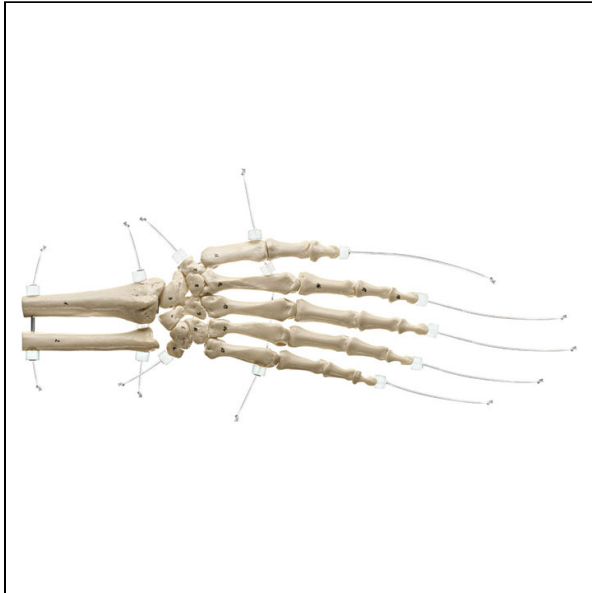

Skeleton of the Hand With Base of Forearm on Nylon

Item No. PO45-N
Weight
Make: Adam, Rouilly Limited, UK

[Read More](#)

SKU:

Categories: Arm and Hand Skeleton Models

Product Description

Adam Rouilly offers a wide selection of Anatomical Models - Bones (Extremities/Joints). Explore our diverse collection tailored to precise educational needs. Our models provide effective tools for medical training and anatomical study, enhancing teaching and learning experiences.