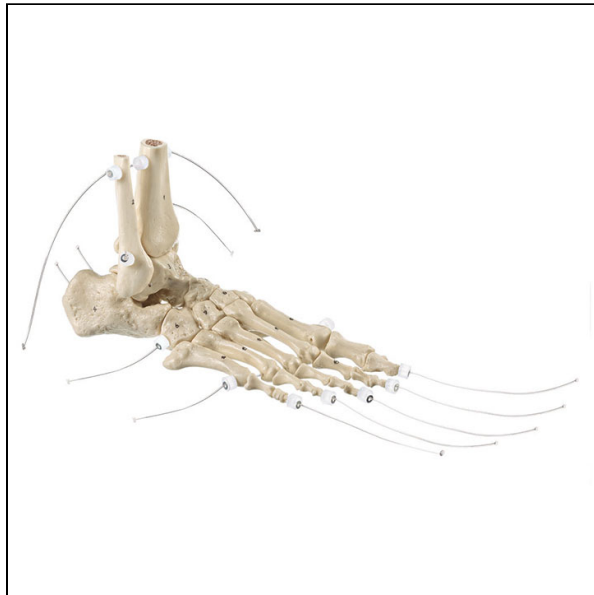

## Skeleton of the Foot on Nylon

**Item No.** PO36-N  
**Weight**  
**Make:** Adam, Rouilly Limited, UK

[Read More](#)

**SKU:**

**Categories:** Leg and Foot Skeleton Models

### Product Description

Adam Rouilly offers a wide selection of Anatomical Models - Bones (Extremities/Joints). Explore our diverse collection tailored to precise educational needs. Our models provide effective tools for medical training and anatomical study, enhancing teaching and learning experiences.