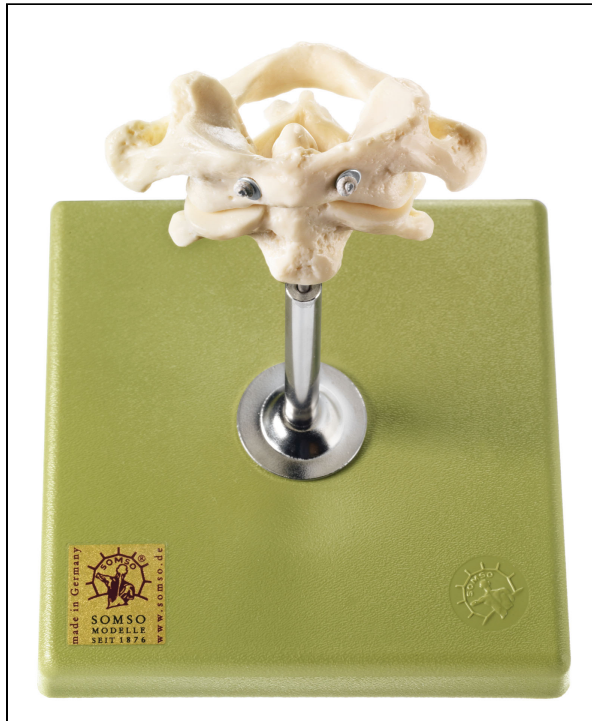

## Atlas and Axis

**Item No.** PO20  
**Weight** 130g.  
**Make:** Adam, Rouilly Limited, UK

[Read More](#)

**SKU:**

**Categories:** Human Bone Models

## Product Description

Adam Rouilly offers a wide selection of Anatomical Models - Bones (Individual). Explore our diverse collection meeting precise educational needs. Our models provide effective tools for medical training and anatomical study, enhancing teaching and learning experiences.

### Skills

- Modelled according to nature, in SOMSO-PLAST®
- Mounted on a stand with green base, so that the pivot of the head can be demonstrated
- H 14.5 cm W12 cm D 12 cm

- Weight 130 g