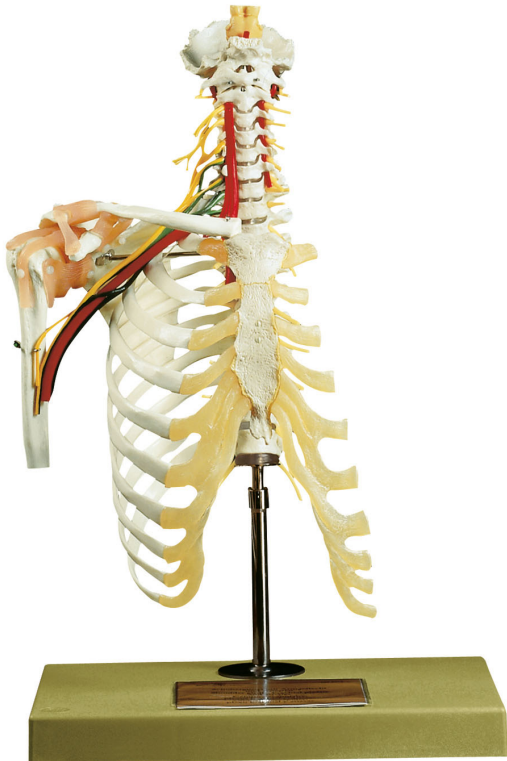

Cervical Vertebral Column With Shoulder Girdle

Item No. PO81
Weight 2.3kg.
Make: Adam, Rouilly Limited, UK

[Read More](#)

SKU:

Categories: Human Skeleton Models

Product Description

Adam Rouilly offers a wide selection of Anatomical Models - Bones (Skeleton). Explore our diverse collection designed for precise educational needs. Our models deliver effective tools for medical

training and anatomical study, enhancing teaching and learning experiences.

Features

- Natural size, in SOMSO-Plast®
- Shows the cervical plexus and the brachial plexus
- Mounted on a stand with green base
- Height: 57 cm Width: 39 cm Depth: 30 cm
- Weight: 2.3 kg