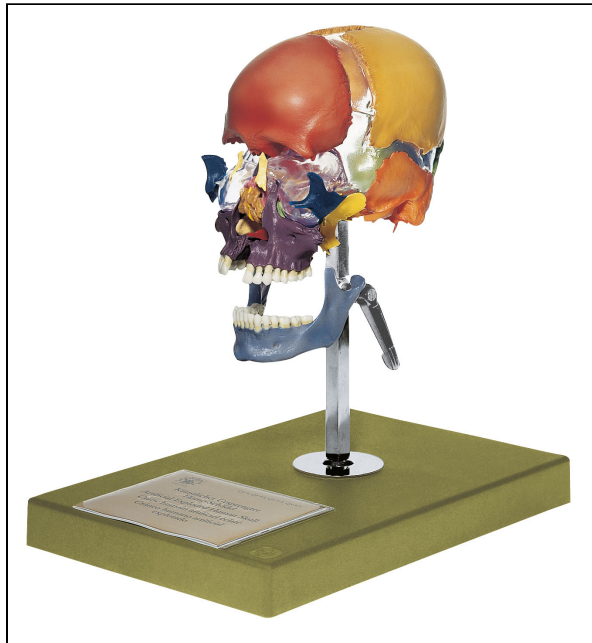

Artificial Bauchene Skull of an Adult

Item No. PO105
Weight 2.35 kg
Make: Adam, Rouilly Limited, UK

[Read More](#)

SKU:

Categories: Human Skull Models

Product Description

Adam Rouilly offers a wide selection of Anatomical Models - Bones (Skull). Explore our diverse collection tailored to precise educational needs. Our models provide effective tools for medical training and anatomical study, enhancing teaching and learning experiences.

Features

- Modelled according to nature, in SOMSO-PLAST®
- Natural representation of bone structure in all anatomical details
- All the bones are mounted on a plastic base corresponding to the shape of the skull, and can be removed from this base
- Separates into 22 parts:
 - Os frontale
 - Os parietale (2 parts)
 - Os temporale (2 parts)
 - Os zygomaticum (2 parts)
 - Os nasale (2 parts)
 - Os occipitale
 - Maxilla (2 parts)
 - Os lacrimale
 - Concha nasalis inferior
 - Os palatinum
 - Vomer
 - Os ethmoidale
 - Os sphenoidale
 - Mandibula
- Articulated stand on a green base to facilitate demonstrations
- H 40 cm, W 25 cm, D 28 cm
- Weight 2.35 kg