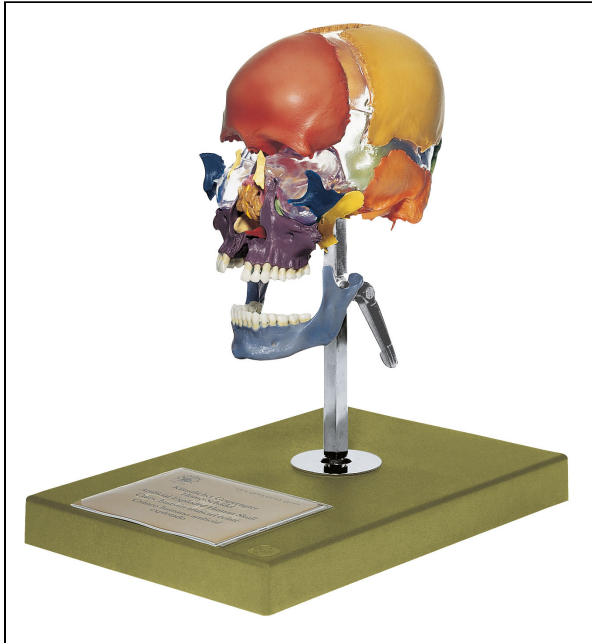

Artificial Bauchene Skull of an Adult

Item No. PO105
Weight 2.35 kg
Make: Adam, Rouilly Limited, UK

[Read More](#)

SKU:

Categories: Human Skull Models

Product Description

Adam Rouilly offers a wide selection of Anatomical Models - Bones (Skull). Explore our diverse collection tailored to precise educational needs. Our models provide effective tools for medical training

and anatomical study, enhancing teaching and learning experiences.

Features

- Modelled according to nature, in SOMSO-PLAST®
- Natural representation of bone structure in all anatomical details
- All the bones are mounted on a plastic base corresponding to the shape of the skull, and can be removed from this base
- Separates into 22 parts:
 - Os frontale
 - Os parietale (2 parts)
 - Os temporale (2 parts)
 - Os zygomaticum (2 parts)
 - Os nasale (2 parts)
 - Os occipitale
 - Maxilla (2 parts)
 - Os lacrimale
 - Concha nasalis inferior
 - Os palatinum
 - Vomer
 - Os ethmoidale
 - Os sphenoidale
 - Mandibula
- Articulated stand on a green base to facilitate demonstrations
- H 40 cm, W 25 cm, D 28 cm
- Weight 2.35 kg