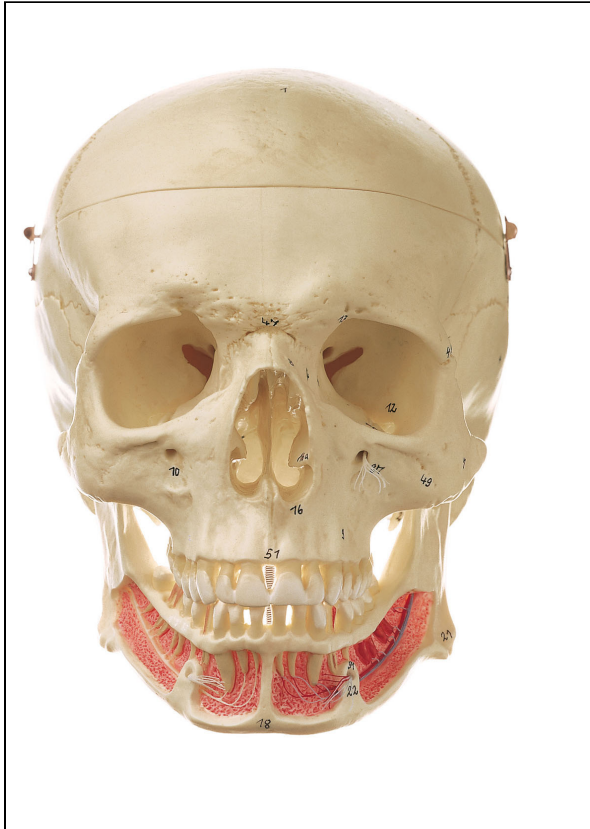

Artificial Human Skull (Separates Into 3 Parts)

Item No. PO7
Weight 840 g.
Make: Adam, Rouilly Limited, UK

[Read More](#)

SKU:

Categories: Human Skull Models

Product Description

Adam Rouilly offers a wide selection of Anatomical Models - Bones (Skull). Explore our diverse collection tailored to precise educational needs. Our models provide effective tools for medical training and anatomical study, enhancing teaching and learning experiences.

Features

- Modelled according to nature in SOMSO-PLAST®
- Same specification as PO9 but with numbering
- Separates into 3 parts
- Weight: 840 g