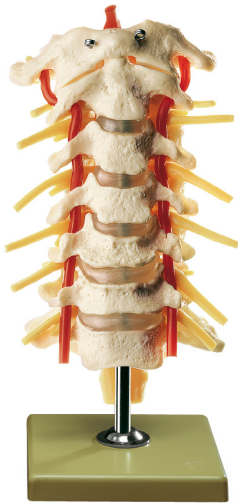

Cervical Vertebral Column

Item No. PO54
Weight 290 g.
Make: Adam, Rouilly Limited, UK

[Read More](#)

SKU:

Categories: Human Spine Models

Product Description

Adam Rouilly offers a wide selection of Anatomical Models - Bones (Vertebral Column). Explore our diverse collection tailored to precise educational needs. Our models provide effective tools for medical training and anatomical study, enhancing teaching and learning experiences.

Features

- Cast from natural specimen, in SOMSO-Plast®
- Flexible, with spinal cord and nerve endings
- Mounted on a stand with a green base
- Height: 18 cm Width: 12 cm Depth: 12 cm
- Weight: 290 g