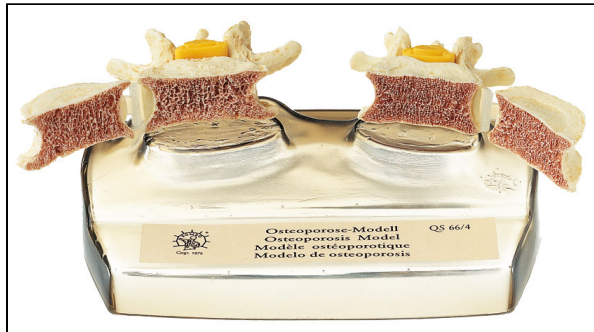

## Osteoporosis Model

**Item No.** PO58/4  
**Weight** 260 g  
**Make:** Adam, Rouilly Limited, UK

[Read More](#)

**SKU:**

**Categories:** Human Spine Models

## Product Description

Adam Rouilly offers a wide selection of Anatomical Models - Bones (Vertebral Column). Explore our diverse collection tailored to precise educational needs. Our models provide effective tools for medical training and anatomical study, enhancing teaching and learning experiences.

## Features

- Natural cast, in SOMSO-Plast®
- Comparison of an osteoporotic and a healthy lumbar vertebra
- Vertebral bodies sectioned and can be opened
- Comprises three parts on a base
- Height: 8 cm Width: 21 cm Depth: 15 cm
- Weight: 260 g