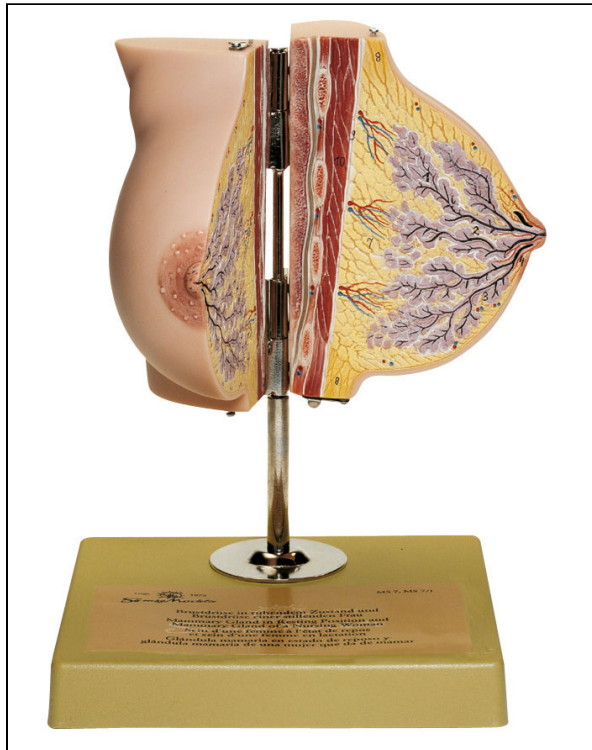

## Mammary Gland in Resting Position, Light

Item No. MO20  
Weight 950 g  
Make: Adam, Rouilly Limited, UK

[Read More](#)

**SKU:**

**Categories:**Breast Models

## Product Description

Adam Rouilly offers a wide selection of Anatomical Models - Breast Models. Explore our diverse collection tailored to precise educational needs. Our models provide effective tools for medical training and anatomical study, enhancing teaching and learning experiences.

## Features

- Somewhat enlarged, in SOMSO-PLAST®
- After drawings by Prof. Dr. Petry

- Separates into 2 halves
- On a stand with green base
- H 25.5 cm, W 18 cm, D 18 cm
- Weight 950 g