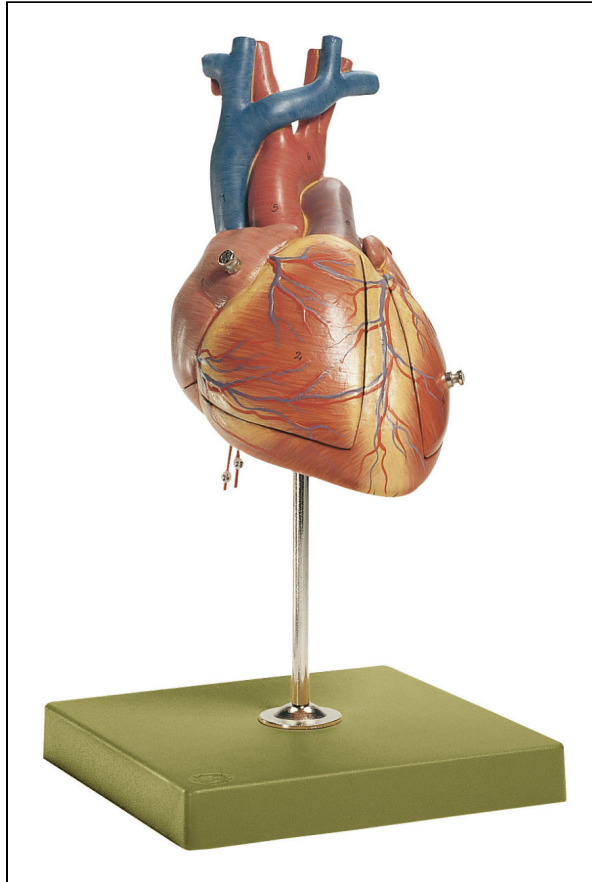

Fetal Heart

Item No. MH25
Weight 1 kg
Make: Adam, Rouilly Limited, UK

[Read More](#)

SKU:

Categories: Human Heart Models

Product Description

Adam Rouilly offers a wide selection of Anatomical Models - Circulatory Organs/Heart. Explore our diverse collection tailored to precise educational needs. Our models provide effective tools for medical training and anatomical study, enhancing teaching and learning experiences.

Features

- Enlarged approximately three to four times, in SOMSO-PLAST®
- Separates into three parts
- Shows heart of fetus during last weeks of pregnancy
- Circulation of blood shown
- On a stand with green base
- H 33 cm W 18 cm D 18 cm
- Weight 1 kg