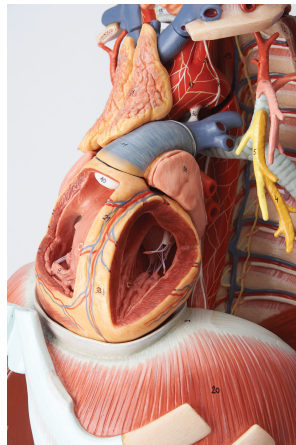

Anatomy of the Thorax

Item No. MH22
Weight 7.15 kg
Make: Adam, Rouilly Limited, UK

[Read More](#)

SKU:

Categories:Lung Models

Product Description

Adam Rouilly offers a wide selection of Anatomical Models - Circulatory Organs/Heart. Explore our diverse collection tailored to precise educational needs. Our models provide effective tools for medical

training and anatomical study, enhancing teaching and learning experiences.

Features

- Natural size, in SOMSO-PLAST®
- Separates into 17 parts:
 - Sternum
 - Organs of the neck
 - Right lung (3 parts)
 - Left lung (2 parts)
 - Heart (7 parts)
 - Bronchial tree
 - H 28 cm, W 23 cm, D 18 cm
 - Weight 540 g
 - Base model
- On a green base
- H 52 cm, W 39 cm, D 26 cm
- Weight 7.15 kg