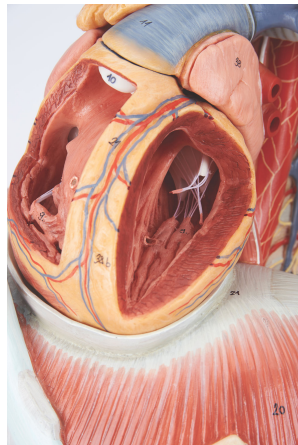

Anatomy of the Thorax

Item No. MH22
Weight 7.15 kg
Make: Adam, Rouilly Limited, UK

[Read More](#)

SKU:

Categories:Lung Models

Product Description

Adam Rouilly offers a wide selection of Anatomical Models - Circulatory Organs/Heart. Explore our diverse collection tailored to precise educational needs. Our models provide effective tools for medical

training and anatomical study, enhancing teaching and learning experiences.

Features

- Natural size, in SOMSO-PLAST®
- Separates into 17 parts:
 - Sternum
 - Organs of the neck
 - Right lung (3 parts)
 - Left lung (2 parts)
 - Heart (7 parts)
 - Bronchial tree
 - H 28 cm, W 23 cm, D 18 cm
 - Weight 540 g
 - Base model
- On a green base
- H 52 cm, W 39 cm, D 26 cm
- Weight 7.15 kg