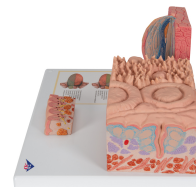

3B MICRO

Item No. 1000247 [D17]
Weight 1.35 kg
Dimensions 14.5 x 32.5 x 20 cm
Brand 3B Scientific

[Read More](#)

SKU:

Categories:Dental Models

Product Description

New **anatomy app** called 3B Smart Anatomy now included for FREE with 3B MICROanatomy™ Human Tongue Model.

Every original 3B Scientific anatomy model now includes these additional **FREE features**:

- Free access to the **anatomy course** 3B Smart Anatomy, hosted inside the award-winning Complete Anatomy app by 3D4Medical
- The 3B Smart Anatomy course includes **23 digital anatomy lectures**, 117 different virtual anatomy models and 39 anatomy quizzes to test your knowledge
- Bonus: **FREE warranty upgrade from 3 to 5 years** with every product registration

TIP: You will also receive access to a **free 3-day trial to all premium features** of the Complete Anatomy app when you sign up for your 3B Smart Anatomy course.

To unlock these benefits, simply scan the label located on your model and register online. All 3B Smart Anatomy features are **completely free of charge** for you. [Click here](#) to learn more.

The latest model in our 3B MICROanatomy™ series, the tongue, is fascinating in that it combines various enlargements of specific parts of the tongue in one model. It comprises a macroscopic view of the tongue in life size (dorsal view) and microscopic views of the various papillae of the tongue (10-20x life size) and of a taste bud (approx. 450x life size). All views are mounted on a base that also features an overview of the sensory and sensitive innervation of the tongue. A unique model for an intensive study of the tongue.