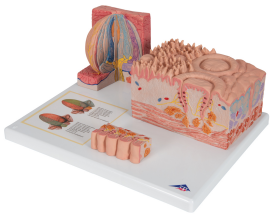

3B MICRO

Item No. 1000247 [D17]
Weight 1.35 kg
Dimensions 14.5 x 32.5 x 20 cm
Brand 3B Scientific

[Read More](#)

SKU:

Categories:Dental Models

Product Description

New **anatomy app** called 3B Smart Anatomy now included for FREE with 3B MICROanatomy™ Human Tongue Model.

Every original 3B Scientific anatomy model now includes these additional **FREE features**:

- Free access to the **anatomy course** 3B Smart Anatomy, hosted inside the award-winning Complete Anatomy app by 3D4Medical
- The 3B Smart Anatomy course includes **23 digital anatomy lectures**, 117 different virtual anatomy models and 39 anatomy quizzes to test your knowledge
- Bonus: **FREE warranty upgrade from 3 to 5 years** with every product registration

TIP: You will also receive access to a **free 3-day trial to all premium features** of the Complete Anatomy app when you sign up for your 3B Smart Anatomy course.

To unlock these benefits, simply scan the label located on your model and register online. All 3B Smart Anatomy features are **completely free of charge** for you. [Click here](#) to learn more.

The latest model in our 3B MICROanatomy™ series, the tongue, is fascinating in that it combines various enlargements of specific parts of the tongue in one model. It comprises a macroscopic view of the tongue in life size (dorsal view) and microscopic views of the various papillae of the tongue (10-20x life size) and of a taste bud (approx. 450x life size). All views are mounted on a base that also features an overview of the sensory and sensitive innervation of the tongue. A unique model for an intensive study of the tongue.