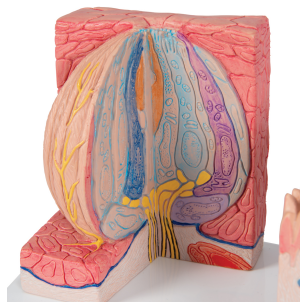

3B MICRO

Item No. 1000247 [D17]
Weight 1.35 kg
Dimensions 14.5 x 32.5 x 20 cm
Brand 3B Scientific

[Read More](#)

SKU:

Categories:Dental Models

Product Description

New **anatomy app** called 3B Smart Anatomy now included for FREE with 3B MICROanatomy™ Human Tongue Model.

Every original 3B Scientific anatomy model now includes these additional **FREE features**:

- Free access to the **anatomy course** 3B Smart Anatomy, hosted inside the award-winning Complete Anatomy app by 3D4Medical
- The 3B Smart Anatomy course includes **23 digital anatomy lectures**, 117 different virtual anatomy models and 39 anatomy quizzes to test your knowledge
- Bonus: **FREE warranty upgrade from 3 to 5 years** with every product registration

TIP: You will also receive access to a **free 3-day trial to all premium features** of the Complete Anatomy app when you sign up for your 3B Smart Anatomy course.

To unlock these benefits, simply scan the label located on your model and register online. All 3B Smart Anatomy features are **completely free of charge** for you. [Click here](#) to learn more.

The latest model in our 3B MICROanatomy™ series, the tongue, is fascinating in that it combines various enlargements of specific parts of the tongue in one model. It comprises a macroscopic view of the tongue in life size (dorsal view) and microscopic views of the various papillae of the tongue (10-20x life size) and of a taste bud (approx. 450x life size). All views are mounted on a base that also features an overview of the sensory and sensitive innervation of the tongue. A unique model for an intensive study of the tongue.