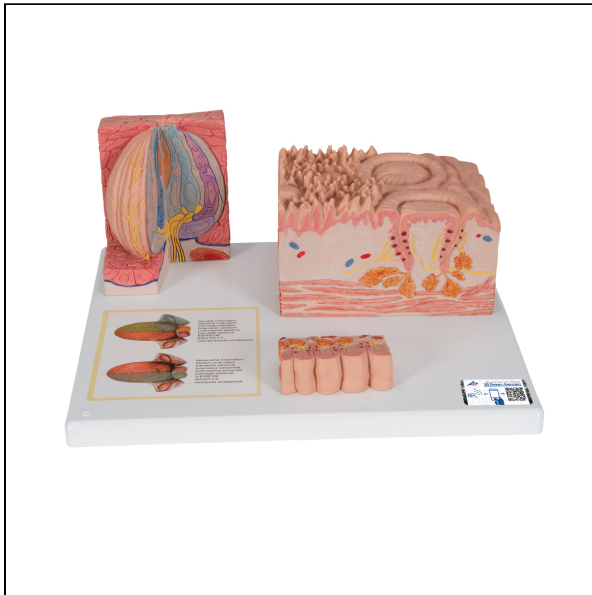

3B MICRO

Item No. 1000247 [D17]
Weight 1.35 kg
Dimensions 14.5 x 32.5 x 20 cm
Brand 3B Scientific

[Read More](#)

SKU:

Categories:Dental Models

Product Description

New **anatomy app** called 3B Smart Anatomy now included for FREE with 3B MICROanatomy™ Human Tongue Model.

Every original 3B Scientific anatomy model now includes these additional **FREE features**:

- Free access to the **anatomy course** 3B Smart Anatomy, hosted inside the award-winning Complete Anatomy app by 3D4Medical
- The 3B Smart Anatomy course includes **23 digital anatomy lectures**, 117 different virtual anatomy models and 39 anatomy quizzes to test your knowledge
- Bonus: **FREE warranty upgrade from 3 to 5 years** with every product registration

TIP: You will also receive access to a **free 3-day trial to all premium features** of the Complete Anatomy app when you sign up for your 3B Smart Anatomy course.

To unlock these benefits, simply scan the label located on your model and register online. All 3B Smart Anatomy features are **completely free of charge** for you. [Click here](#) to learn more.

The latest model in our 3B MICROanatomy™ series, the tongue, is fascinating in that it combines various enlargements of specific parts of the tongue in one model. It comprises a macroscopic view of the tongue in life size (dorsal view) and microscopic views of the various papillae of the tongue (10-20x life size) and of a taste bud (approx. 450x life size). All views are mounted on a base that also features an overview of the sensory and sensitive innervation of the tongue. A unique model for an intensive study of the tongue.