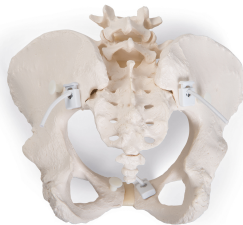

Flexible Human Female Pelvis Model, Flexibly Mounted - 3B Smart Anatomy

Item No. 1019864 [A61/1]
Weight 1.11 kg
Dimensions 26 x 18 x 25 cm
Brand 3B Scientific

[Read More](#)

SKU:

Categories:Genital and Pelvis Models

Product Description

New **anatomy app** called 3B Smart Anatomy now included for FREE with Flexible Human Female Pelvis Model, Flexibly Mounted.

Every original 3B Scientific anatomy model now includes these additional **FREE features**:

TIP: You will also receive access to a **free 3-day trial to all premium features** of the Complete Anatomy app when you sign up for your 3B Smart Anatomy course.

To unlock these benefits, simply scan the label located on your model and register online. All 3B Smart Anatomy features are **completely free of charge** for you. [Click here](#) to learn more.

Our new “Bungee” pelvic bone models are naturally cast from a female pelvis. All the pelvic bones are flexibly mounted and can be easily disassembled.

Available with our without femur heads, these female pelvis models perfectly demonstrate the articulation of the pelvic joints. Highly suitable for patient education as well as being a useful learning tool for midwives and in the areas of Obstetrics, Gynaecology and Orthopaedics.