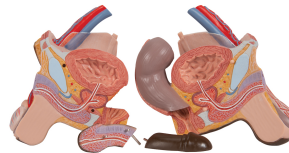

## Deluxe Dual Sex African Torso Model, 24 part - 3B Smart Anatomy

Item No. 1000202 [B37]  
Weight 7.693 kg  
Dimensions 87 x 38 x 25 cm  
Brand 3B Scientific

[Read More](#)

**SKU:**

**Categories:**Human Torso Models

## Product Description

New **anatomy app** called 3B Smart Anatomy now included for FREE with Deluxe Dual Sex African Torso Model, 24 part.

Every original 3B Scientific anatomy model now includes these additional **FREE features**:

This Deluxe torso is identical to the [B30 torso](#) but has African features. The 3B Scientific Deluxe Torso offers all possibilities you need for detailed demonstrations in human anatomy and other study subjects. With this human torso model you receive 100% quality and a high standard of detailed manufacturing. The quality of this advanced torso version is impressive, just like the price! Use this human torso model to answer all questions on internal human anatomy you ever had. The torso contains these removable parts and organs:

This deluxe torso is complete as a tool for human anatomy education with the 3B Torso Guide. All the organs in this human torso are hand painted for a quality product. This is a great human anatomy

educational tool that makes learning the location of the human organs very easy.  
3B Smart Anatomy explained in 90 seconds: