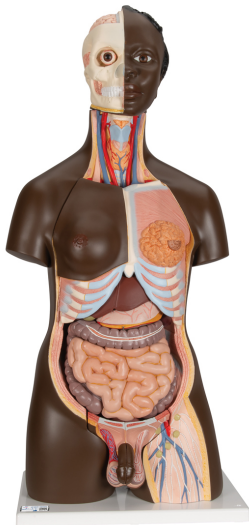

## Deluxe Dual Sex African Torso Model, 24 part - 3B Smart Anatomy

Item No. 1000202 [B37]  
Weight 7.693 kg  
Dimensions 87 x 38 x 25 cm  
Brand 3B Scientific

[Read More](#)

**SKU:**

**Categories:**Human Torso Models

## Product Description

New **anatomy app** called 3B Smart Anatomy now included for FREE with Deluxe Dual Sex African Torso Model, 24 part.

Every original 3B Scientific anatomy model now includes these additional **FREE features**:

This Deluxe torso is identical to the [B30 torso](#) but has African features. The 3B Scientific Deluxe Torso offers all possibilities you need for detailed demonstrations in human anatomy and other study subjects. With this human torso model you receive 100% quality and a high standard of detailed manufacturing. The quality of this advanced torso version is impressive, just like the price! Use this human torso model to answer all questions on internal human anatomy you ever had. The torso contains these removable parts and organs:

This deluxe torso is complete as a tool for human anatomy education with the 3B Torso Guide. All the organs in this human torso are hand painted for a quality product. This is a great human anatomy

educational tool that makes learning the location of the human organs very easy.  
3B Smart Anatomy explained in 90 seconds: