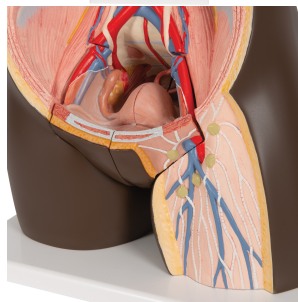

## Deluxe Dual Sex African Torso Model, 24 part - 3B Smart Anatomy

Item No. 1000202 [B37]  
Weight 7.693 kg  
Dimensions 87 x 38 x 25 cm  
Brand 3B Scientific

[Read More](#)

**SKU:**

**Categories:**Human Torso Models

## Product Description

New **anatomy app** called 3B Smart Anatomy now included for FREE with Deluxe Dual Sex African Torso Model, 24 part.

Every original 3B Scientific anatomy model now includes these additional **FREE features**:

This Deluxe torso is identical to the [B30 torso](#) but has African features. The 3B Scientific Deluxe Torso offers all possibilities you need for detailed demonstrations in human anatomy and other study subjects. With this human torso model you receive 100% quality and a high standard of detailed manufacturing. The quality of this advanced torso version is impressive, just like the price! Use this human torso model to answer all questions on internal human anatomy you ever had. The torso contains these removable parts and organs:

This deluxe torso is complete as a tool for human anatomy education with the 3B Torso Guide. All the organs in this human torso are hand painted for a quality product. This is a great human anatomy

educational tool that makes learning the location of the human organs very easy.  
3B Smart Anatomy explained in 90 seconds: