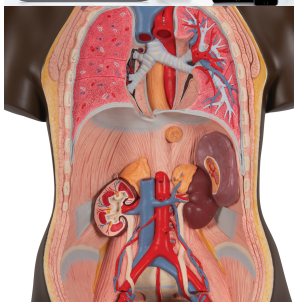

## Deluxe Dual Sex African Torso Model, 24 part - 3B Smart Anatomy

Item No. 1000202 [B37]  
Weight 7.693 kg  
Dimensions 87 x 38 x 25 cm  
Brand 3B Scientific

[Read More](#)

**SKU:**

**Categories:**Human Torso Models

## Product Description

New **anatomy app** called 3B Smart Anatomy now included for FREE with Deluxe Dual Sex African Torso Model, 24 part.

Every original 3B Scientific anatomy model now includes these additional **FREE features**:

This Deluxe torso is identical to the [B30 torso](#) but has African features. The 3B Scientific Deluxe Torso offers all possibilities you need for detailed demonstrations in human anatomy and other study subjects. With this human torso model you receive 100% quality and a high standard of detailed manufacturing. The quality of this advanced torso version is impressive, just like the price! Use this human torso model to answer all questions on internal human anatomy you ever had. The torso contains these removable parts and organs:

This deluxe torso is complete as a tool for human anatomy education with the 3B Torso Guide. All the organs in this human torso are hand painted for a quality product. This is a great human anatomy

educational tool that makes learning the location of the human organs very easy.  
3B Smart Anatomy explained in 90 seconds: