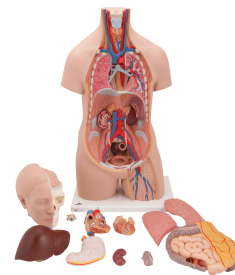

Classic Unisex Human Torso Model, 12 part - 3B Smart Anatomy

Item No. 1000186 [B09]
Weight 8.644 kg
Dimensions 87 x 38 x 25 cm
Brand 3B Scientific

[Read More](#)

SKU:

Categories:Human Torso Models

Product Description

New **anatomy app** called 3B Smart Anatomy now included for FREE with Classic Unisex Human Torso Model, 12 part.

Every original 3B Scientific anatomy model now includes these additional **FREE features**:

This 12 part anatomically correct human torso is an educational tool of true quality. The unisex torso is hand-painted true to detail and made of high-quality plastic. This classic human torso was developed and modeled in Germany. Whether you are a student studying human anatomy in a biology classroom or a doctor explaining something to a patient, this human torso model is a valuable tool.

The following components of this unisex torso are removable:

- 2-part head
- 2-part removable heart
- 2 lungs
- Stomach
- Liver with gall bladder
- 2-part intestinal tract
- Front half of kidney

All the organs in this human torso are hand painted for a quality product. This great human anatomy educational tool and makes learning the location of the human organs easy. It is also supplied with the 3B Torso Guide.