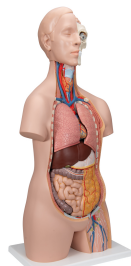

Classic Unisex Human Torso Model, 12 part - 3B Smart Anatomy

Item No. 1000186 [B09]
Weight 8.644 kg
Dimensions 87 x 38 x 25 cm
Brand 3B Scientific

[Read More](#)

SKU:

Categories:Human Torso Models

Product Description

New **anatomy app** called 3B Smart Anatomy now included for FREE with Classic Unisex Human Torso Model, 12 part.

Every original 3B Scientific anatomy model now includes these additional **FREE features**:

This 12 part anatomically correct human torso is an educational tool of true quality. The unisex torso is hand-painted true to detail and made of high-quality plastic. This classic human torso was developed and modeled in Germany. Whether you are a student studying human anatomy in a biology classroom or a doctor explaining something to a patient, this human torso model is a valuable tool.

The following components of this unisex torso are removable:

- 2-part head
- 2-part removable heart
- 2 lungs
- Stomach
- Liver with gall bladder
- 2-part intestinal tract
- Front half of kidney

All the organs in this human torso are hand painted for a quality product. This great human anatomy educational tool and makes learning the location of the human organs easy. It is also supplied with the 3B Torso Guide.