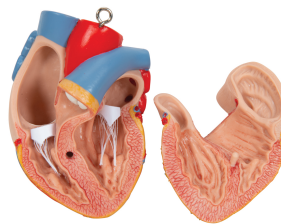

Classic Unisex Human Torso Model, 12 part - 3B Smart Anatomy

Item No. 1000186 [B09]
Weight 8.644 kg
Dimensions 87 x 38 x 25 cm
Brand 3B Scientific

[Read More](#)

SKU:

Categories:Human Torso Models

Product Description

New **anatomy app** called 3B Smart Anatomy now included for FREE with Classic Unisex Human Torso Model, 12 part.

Every original 3B Scientific anatomy model now includes these additional **FREE features**:

This 12 part anatomically correct human torso is an educational tool of true quality. The unisex torso is hand-painted true to detail and made of high-quality plastic. This classic human torso was developed and modeled in Germany. Whether you are a student studying human anatomy in a biology classroom or a doctor explaining something to a patient, this human torso model is a valuable tool.

The following components of this unisex torso are removable:

- 2-part head
- 2-part removable heart
- 2 lungs
- Stomach
- Liver with gall bladder
- 2-part intestinal tract
- Front half of kidney

All the organs in this human torso are hand painted for a quality product. This great human anatomy educational tool and makes learning the location of the human organs easy. It is also supplied with the 3B Torso Guide.