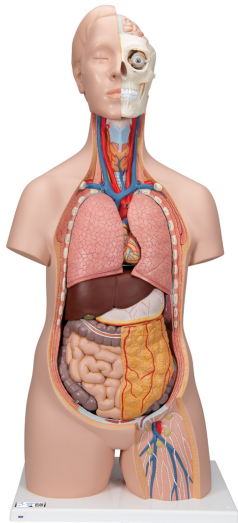

Classic Unisex Human Torso Model, 12 part - 3B Smart Anatomy

Item No. 1000186 [B09]
Weight 8.644 kg
Dimensions 87 x 38 x 25 cm
Brand 3B Scientific

[Read More](#)

SKU:

Categories:Human Torso Models

Product Description

New **anatomy app** called 3B Smart Anatomy now included for FREE with Classic Unisex Human Torso Model, 12 part.

Every original 3B Scientific anatomy model now includes these additional **FREE features**:

This 12 part anatomically correct human torso is an educational tool of true quality. The unisex torso is hand-painted true to detail and made of high-quality plastic. This classic human torso was developed and modeled in Germany. Whether you are a student studying human anatomy in a biology classroom or a doctor explaining something to a patient, this human torso model is a valuable tool.

The following components of this unisex torso are removable:

- 2-part head
- 2-part removable heart
- 2 lungs
- Stomach
- Liver with gall bladder
- 2-part intestinal tract
- Front half of kidney

All the organs in this human torso are hand painted for a quality product. This great human anatomy educational tool and makes learning the location of the human organs easy. It is also supplied with the 3B Torso Guide.