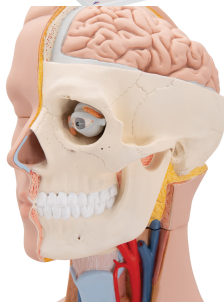

Classic Unisex Human Torso Model, 12 part - 3B Smart Anatomy

Item No. 1000186 [B09]
Weight 8.644 kg
Dimensions 87 x 38 x 25 cm
Brand 3B Scientific

[Read More](#)

SKU:

Categories:Human Torso Models

Product Description

New **anatomy app** called 3B Smart Anatomy now included for FREE with Classic Unisex Human Torso Model, 12 part.

Every original 3B Scientific anatomy model now includes these additional **FREE features**:

This 12 part anatomically correct human torso is an educational tool of true quality. The unisex torso is hand-painted true to detail and made of high-quality plastic. This classic human torso was developed and modeled in Germany. Whether you are a student studying human anatomy in a biology classroom or a doctor explaining something to a patient, this human torso model is a valuable tool.

The following components of this unisex torso are removable:

- 2-part head
- 2-part removable heart
- 2 lungs
- Stomach
- Liver with gall bladder
- 2-part intestinal tract
- Front half of kidney

All the organs in this human torso are hand painted for a quality product. This great human anatomy educational tool and makes learning the location of the human organs easy. It is also supplied with the 3B Torso Guide.