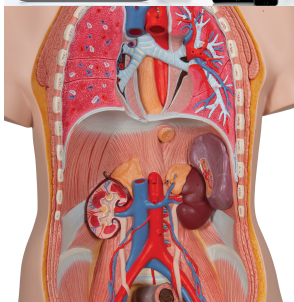

Classic Unisex Human Torso Model, 12 part - 3B Smart Anatomy

Item No. 1000186 [B09]
Weight 8.644 kg
Dimensions 87 x 38 x 25 cm
Brand 3B Scientific

[Read More](#)

SKU:

Categories:Human Torso Models

Product Description

New **anatomy app** called 3B Smart Anatomy now included for FREE with Classic Unisex Human Torso Model, 12 part.

Every original 3B Scientific anatomy model now includes these additional **FREE features**:

This 12 part anatomically correct human torso is an educational tool of true quality. The unisex torso is hand-painted true to detail and made of high-quality plastic. This classic human torso was developed and modeled in Germany. Whether you are a student studying human anatomy in a biology classroom or a doctor explaining something to a patient, this human torso model is a valuable tool.

The following components of this unisex torso are removable:

- 2-part head
- 2-part removable heart
- 2 lungs
- Stomach
- Liver with gall bladder
- 2-part intestinal tract
- Front half of kidney

All the organs in this human torso are hand painted for a quality product. This great human anatomy educational tool and makes learning the location of the human organs easy. It is also supplied with the 3B Torso Guide.