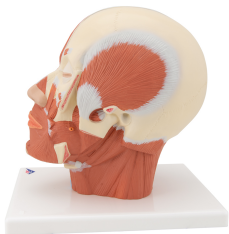

Head Musculature Model - 3B Smart Anatomy

Item No. 1001239 [VB127]
Weight 0.892 kg
Dimensions 24 x 18 x 24 cm
Brand 3B Scientific

[Read More](#)

SKU:

Categories:Head Models

Product Description

New **anatomy app** called 3B Smart Anatomy now included for FREE with Head Musculature Model.

Every original 3B Scientific anatomy model now includes these additional **FREE features**:

- Free access to the **anatomy course** 3B Smart Anatomy, hosted inside the award-winning Complete Anatomy app by 3D4Medical
- The 3B Smart Anatomy course includes **23 digital anatomy lectures**, 117 different virtual anatomy models and 39 anatomy quizzes to test your knowledge
- Bonus: **FREE warranty upgrade from 3 to 5 years** with every product registration

TIP: You will also receive access to a **free 3-day trial to all premium features** of the Complete Anatomy app when you sign up for your 3B Smart Anatomy course.

To unlock these benefits, simply scan the label located on your model and register online. All 3B Smart Anatomy features are **completely free of charge** for you. [Click here](#) to learn more.

Representation of the superficial musculature of head and neck showing:

- Parotid gland
- Submandibular gland (right half)
- Deep musculature (left half)
- Lower jaw partially exposed

3B Smart Anatomy explained in 90 seconds: