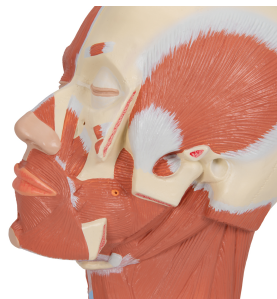

Head Musculature Model - 3B Smart Anatomy

Item No. 1001239 [VB127]
Weight 0.892 kg
Dimensions 24 x 18 x 24 cm
Brand 3B Scientific

[Read More](#)

SKU:

Categories:Head Models

Product Description

New **anatomy app** called 3B Smart Anatomy now included for FREE with Head Musculature Model.

Every original 3B Scientific anatomy model now includes these additional **FREE features**:

- Free access to the **anatomy course** 3B Smart Anatomy, hosted inside the award-winning Complete Anatomy app by 3D4Medical
- The 3B Smart Anatomy course includes **23 digital anatomy lectures**, 117 different virtual anatomy models and 39 anatomy quizzes to test your knowledge
- Bonus: **FREE warranty upgrade from 3 to 5 years** with every product registration

TIP: You will also receive access to a **free 3-day trial to all premium features** of the Complete Anatomy app when you sign up for your 3B Smart Anatomy course.

To unlock these benefits, simply scan the label located on your model and register online. All 3B Smart Anatomy features are **completely free of charge** for you. [Click here](#) to learn more.

Representation of the superficial musculature of head and neck showing:

- Parotid gland
- Submandibular gland (right half)
- Deep musculature (left half)
- Lower jaw partially exposed

3B Smart Anatomy explained in 90 seconds: