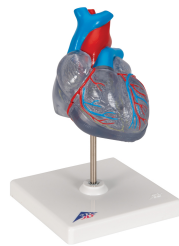

Classic Human Heart Model with Conducting System, 2 part - 3B Smart Anatomy

Item No. 1019311 [G08/3]
Weight 0.458 kg
Dimensions 19 x 12 x 12 cm
Brand 3B Scientific

[Read More](#)

SKU:

Categories:Human Heart Models

Product Description

New **anatomy app** called 3B Smart Anatomy now included for FREE with Classic Human Heart Model with Conducting System, 2 part.

Every original 3B Scientific anatomy model now includes these additional **FREE features**:

- Free access to the **anatomy course** 3B Smart Anatomy, hosted inside the award-winning Complete Anatomy app by 3D4Medical
- The 3B Smart Anatomy course includes **23 digital anatomy lectures**, 117 different virtual anatomy models and 39 anatomy quizzes to test your knowledge
- Bonus: **FREE warranty upgrade from 3 to 5 years** with every product registration

Highly detailed transparent 2-part heart at a price you will love. The front heart wall is detachable to reveal the chambers and valves inside. Heart just slightly smaller than life-size with exquisite anatomical detail throughout. The complete conducting system of the human heart is represented in color. Heart delivered on removable stand.