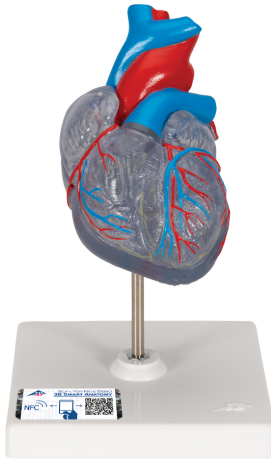

Classic Human Heart Model with Conducting System, 2 part - 3B Smart Anatomy

Item No. 1019311 [G08/3]
Weight 0.458 kg
Dimensions 19 x 12 x 12 cm
Brand 3B Scientific

[Read More](#)

SKU:

Categories:Human Heart Models

Product Description

New **anatomy app** called 3B Smart Anatomy now included for FREE with Classic Human Heart Model with Conducting System, 2 part.

Every original 3B Scientific anatomy model now includes these additional **FREE features**:

- Free access to the **anatomy course** 3B Smart Anatomy, hosted inside the award-winning Complete Anatomy app by 3D4Medical
- The 3B Smart Anatomy course includes **23 digital anatomy lectures**, 117 different virtual anatomy models and 39 anatomy quizzes to test your knowledge
- Bonus: **FREE warranty upgrade from 3 to 5 years** with every product registration

Highly detailed transparent 2-part heart at a price you will love. The front heart wall is detachable to reveal the chambers and valves inside. Heart just slightly smaller than life-size with exquisite anatomical detail throughout. The complete conducting system of the human heart is represented in color. Heart delivered on removable stand.