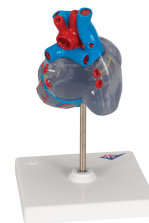

Classic Human Heart Model with Conducting System, 2 part - 3B Smart Anatomy

Item No. 1019311 [G08/3]
Weight 0.458 kg
Dimensions 19 x 12 x 12 cm
Brand 3B Scientific

[Read More](#)

SKU:

Categories:Human Heart Models

Product Description

New **anatomy app** called 3B Smart Anatomy now included for FREE with Classic Human Heart Model with Conducting System, 2 part.

Every original 3B Scientific anatomy model now includes these additional **FREE features**:

Highly detailed transparent 2-part heart at a price you will love. The front heart wall is detachable to reveal the chambers and valves inside. Heart just slightly smaller than life-size with exquisite anatomical detail throughout. The complete conducting system of the human heart is represented in color. Heart delivered on removable stand.