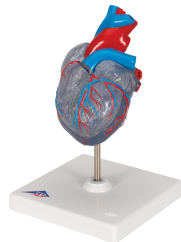

Classic Human Heart Model with Conducting System, 2 part - 3B Smart Anatomy

Item No. 1019311 [G08/3]
Weight 0.458 kg
Dimensions 19 x 12 x 12 cm
Brand 3B Scientific

[Read More](#)

SKU:

Categories:Human Heart Models

Product Description

New **anatomy app** called 3B Smart Anatomy now included for FREE with Classic Human Heart Model with Conducting System, 2 part.

Every original 3B Scientific anatomy model now includes these additional **FREE features**:

- Free access to the **anatomy course** 3B Smart Anatomy, hosted inside the award-winning Complete Anatomy app by 3D4Medical
- The 3B Smart Anatomy course includes **23 digital anatomy lectures**, 117 different virtual anatomy models and 39 anatomy quizzes to test your knowledge
- Bonus: **FREE warranty upgrade from 3 to 5 years** with every product registration

Highly detailed transparent 2-part heart at a price you will love. The front heart wall is detachable to reveal the chambers and valves inside. Heart just slightly smaller than life-size with exquisite anatomical detail throughout. The complete conducting system of the human heart is represented in color. Heart delivered on removable stand.