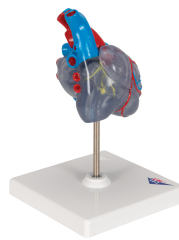

Classic Human Heart Model with Conducting System, 2 part - 3B Smart Anatomy

Item No. 1019311 [G08/3]
Weight 0.458 kg
Dimensions 19 x 12 x 12 cm
Brand 3B Scientific

[Read More](#)

SKU:

Categories:Human Heart Models

Product Description

New **anatomy app** called 3B Smart Anatomy now included for FREE with Classic Human Heart Model with Conducting System, 2 part.

Every original 3B Scientific anatomy model now includes these additional **FREE features**:

- Free access to the **anatomy course** 3B Smart Anatomy, hosted inside the award-winning Complete Anatomy app by 3D4Medical
- The 3B Smart Anatomy course includes **23 digital anatomy lectures**, 117 different virtual anatomy models and 39 anatomy quizzes to test your knowledge
- Bonus: **FREE warranty upgrade from 3 to 5 years** with every product registration

Highly detailed transparent 2-part heart at a price you will love. The front heart wall is detachable to reveal the chambers and valves inside. Heart just slightly smaller than life-size with exquisite anatomical detail throughout. The complete conducting system of the human heart is represented in color. Heart delivered on removable stand.