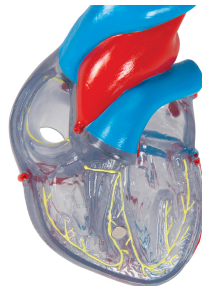

Classic Human Heart Model with Conducting System, 2 part - 3B Smart Anatomy

Item No. 1019311 [G08/3]
Weight 0.458 kg
Dimensions 19 x 12 x 12 cm
Brand 3B Scientific

[Read More](#)

SKU:

Categories:Human Heart Models

Product Description

New **anatomy app** called 3B Smart Anatomy now included for FREE with Classic Human Heart Model with Conducting System, 2 part.

Every original 3B Scientific anatomy model now includes these additional **FREE features**:

- Free access to the **anatomy course** 3B Smart Anatomy, hosted inside the award-winning Complete Anatomy app by 3D4Medical
- The 3B Smart Anatomy course includes **23 digital anatomy lectures**, 117 different virtual anatomy models and 39 anatomy quizzes to test your knowledge
- Bonus: **FREE warranty upgrade from 3 to 5 years** with every product registration

Highly detailed transparent 2-part heart at a price you will love. The front heart wall is detachable to reveal the chambers and valves inside. Heart just slightly smaller than life-size with exquisite anatomical detail throughout. The complete conducting system of the human heart is represented in color. Heart delivered on removable stand.