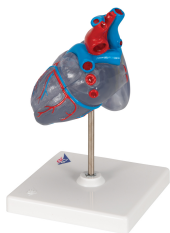

Classic Human Heart Model with Conducting System, 2 part - 3B Smart Anatomy

Item No. 1019311 [G08/3]
Weight 0.458 kg
Dimensions 19 x 12 x 12 cm
Brand 3B Scientific

[Read More](#)

SKU:

Categories:Human Heart Models

Product Description

New **anatomy app** called 3B Smart Anatomy now included for FREE with Classic Human Heart Model with Conducting System, 2 part.

Every original 3B Scientific anatomy model now includes these additional **FREE features**:

- Free access to the **anatomy course** 3B Smart Anatomy, hosted inside the award-winning Complete Anatomy app by 3D4Medical
- The 3B Smart Anatomy course includes **23 digital anatomy lectures**, 117 different virtual anatomy models and 39 anatomy quizzes to test your knowledge
- Bonus: **FREE warranty upgrade from 3 to 5 years** with every product registration

Highly detailed transparent 2-part heart at a price you will love. The front heart wall is detachable to reveal the chambers and valves inside. Heart just slightly smaller than life-size with exquisite anatomical detail throughout. The complete conducting system of the human heart is represented in color. Heart delivered on removable stand.