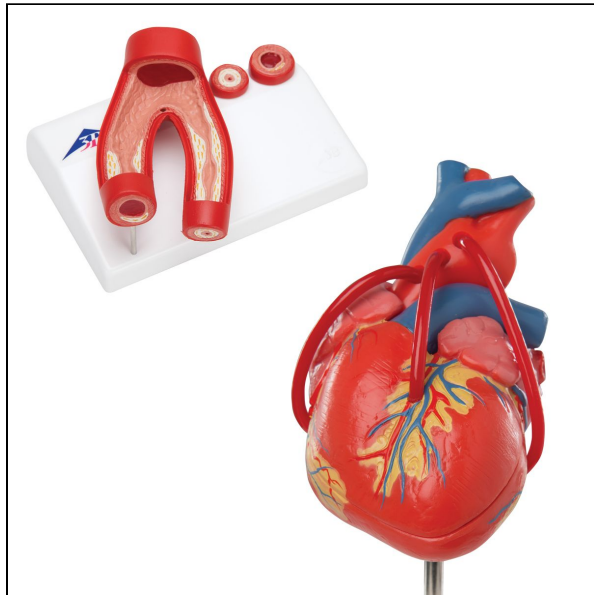

## Anatomy Set Heart

**Item No.** 8000845  
**Brand** 3B Scientific

[Read More](#)

**SKU:**

**Categories:** Human Heart Models

### Product Description

**Buy together and save !**

**Heart:** Highly detailed 2-part heart at a price you will love. The front heart wall is detachable to reveal the chambers and valves inside. Heart just slightly smaller than life-size with exquisite anatomical detail throughout

**Arteriosclerosis Model:** With the help of this artery model doctors can explain changes in the blood vessels due to arteriosclerosis