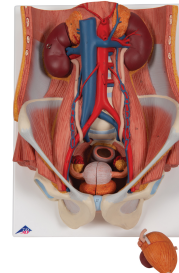

## Product Description

New **anatomy app** called 3B Smart Anatomy now included for FREE with Dual Sex Urinary System Model, 6 part.

Every original 3B Scientific anatomy model now includes these additional **FREE features**:

This Urinary System all-in-one-model shows:

- Structures of retroperitoneal cavity
- Large and small pelvis with bones and muscles
- Inferior vena cava
- Aorta with its branches including iliacal vessels
- Upper urinary tract
- Rectum
- Kidney with adrenal gland.

One front half of a kidney is removable from the anatomical model of the urinary system. With easy to change male insert (bladder and prostate, front and rear half) and female insert (bladder, womb and ovaries, 2 lateral halves) the Urinary System model is a great teaching tool. Parts are numbered on the Dual Sex Urinary System.

Dual Sex Urinary System model on baseboard.  
3B Smart Anatomy explained in 90 seconds: