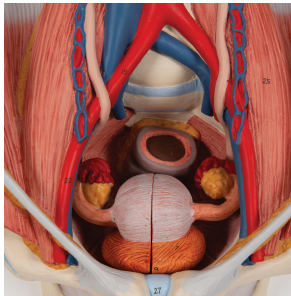

## Product Description

New **anatomy app** called 3B Smart Anatomy now included for FREE with Dual Sex Urinary System Model, 6 part.

Every original 3B Scientific anatomy model now includes these additional **FREE features**:

This Urinary System all-in-one-model shows:

- Structures of retroperitoneal cavity
- Large and small pelvis with bones and muscles
- Inferior vena cava
- Aorta with its branches including iliacal vessels
- Upper urinary tract
- Rectum
- Kidney with adrenal gland.

One front half of a kidney is removable from the anatomical model of the urinary system. With easy to change male insert (bladder and prostate, front and rear half) and female insert (bladder, womb and ovaries, 2 lateral halves) the Urinary System model is a great teaching tool. Parts are numbered on the Dual Sex Urinary System.

Dual Sex Urinary System model on baseboard.  
3B Smart Anatomy explained in 90 seconds: