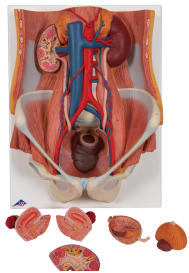

## Product Description

New **anatomy app** called 3B Smart Anatomy now included for FREE with Dual Sex Urinary System Model, 6 part.

Every original 3B Scientific anatomy model now includes these additional **FREE features**:

This Urinary System all-in-one-model shows:

- Structures of retroperitoneal cavity
- Large and small pelvis with bones and muscles
- Inferior vena cava
- Aorta with its branches including iliacal vessels
- Upper urinary tract
- Rectum
- Kidney with adrenal gland.

One front half of a kidney is removable from the anatomical model of the urinary system. With easy to change male insert (bladder and prostate, front and rear half) and female insert (bladder, womb and ovaries, 2 lateral halves) the Urinary System model is a great teaching tool. Parts are numbered on the Dual Sex Urinary System.

Dual Sex Urinary System model on baseboard.  
3B Smart Anatomy explained in 90 seconds: