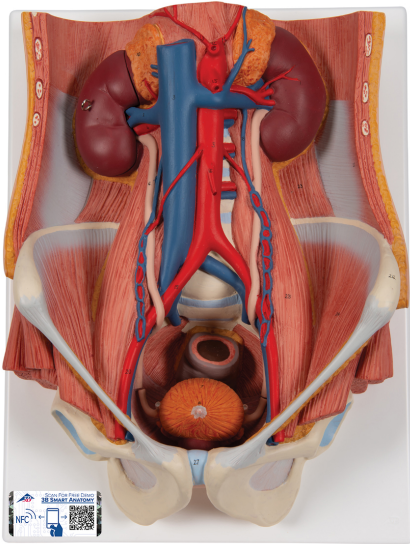

## Dual Sex Urinary System Model, 6 part - 3B Smart Anatomy

Item No. 1000317 [K32]  
Weight 2.359 kg  
Dimensions 41 x 31 x 15 cm  
Brand 3B Scientific

[Read More](#)

**SKU:**

**Categories:**Urology Models

This Urinary System all-in-one-model shows:

- Structures of retroperitoneal cavity
- Large and small pelvis with bones and muscles
- Inferior vena cava
- Aorta with its branches including iliacal vessels
- Upper urinary tract
- Rectum
- Kidney with adrenal gland.

One front half of a kidney is removable from the anatomical model of the urinary system. With easy to change male insert (bladder and prostate, front and rear half) and female insert (bladder, womb and ovaries, 2 lateral halves) the Urinary System model is a great teaching tool. Parts are numbered on the Dual Sex Urinary System.

Dual Sex Urinary System model on baseboard.  
3B Smart Anatomy explained in 90 seconds: