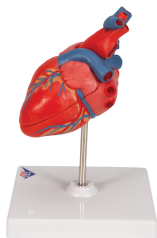

## Classic Human Heart Model, 2 part - 3B Smart Anatomy

Item No. 1017800 [G08]  
Weight 0.49 kg  
Dimensions 19 x 12 x 12 cm  
Brand 3B Scientific

[Read More](#)

**SKU:**

**Categories:**Heart Health and Fitness Education

## Product Description

New **anatomy app** called 3B Smart Anatomy now included for FREE with Classic Human Heart Model, 2 part.

Every original 3B Scientific anatomy model now includes these additional **FREE features**:

Highly detailed 2-part human heart model at a price you will love. The front heart wall is detachable to reveal the chambers and valves inside the human heart. The classic heart model just slightly smaller than life-size with exquisite anatomical detail throughout. Great model of the anatomy of the human heart. Stand included with this high quality heart.