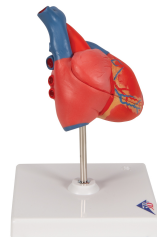

## Classic Human Heart Model, 2 part - 3B Smart Anatomy

Item No. 1017800 [G08]  
Weight 0.49 kg  
Dimensions 19 x 12 x 12 cm  
Brand 3B Scientific

[Read More](#)

**SKU:**

**Categories:**Heart Health and Fitness Education

## Product Description

New **anatomy app** called 3B Smart Anatomy now included for FREE with Classic Human Heart Model, 2 part.

Every original 3B Scientific anatomy model now includes these additional **FREE features**:

Highly detailed 2-part human heart model at a price you will love. The front heart wall is detachable to reveal the chambers and valves inside the human heart. The classic heart model just slightly smaller than life-size with exquisite anatomical detail throughout. Great model of the anatomy of the human heart. Stand included with this high quality heart.