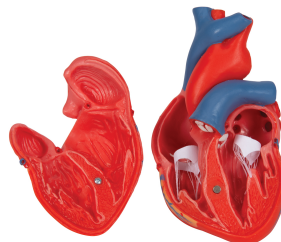

## Classic Human Heart Model, 2 part - 3B Smart Anatomy

Item No. 1017800 [G08]  
Weight 0.49 kg  
Dimensions 19 x 12 x 12 cm  
Brand 3B Scientific

[Read More](#)

**SKU:**

**Categories:**Heart Health and Fitness Education

## Product Description

New **anatomy app** called 3B Smart Anatomy now included for FREE with Classic Human Heart Model, 2 part.

Every original 3B Scientific anatomy model now includes these additional **FREE features**:

Highly detailed 2-part human heart model at a price you will love. The front heart wall is detachable to reveal the chambers and valves inside the human heart. The classic heart model just slightly smaller than life-size with exquisite anatomical detail throughout. Great model of the anatomy of the human heart. Stand included with this high quality heart.