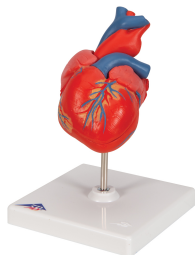

## Classic Human Heart Model, 2 part - 3B Smart Anatomy

Item No. 1017800 [G08]  
Weight 0.49 kg  
Dimensions 19 x 12 x 12 cm  
Brand 3B Scientific

[Read More](#)

**SKU:**

**Categories:**Heart Health and Fitness Education

## Product Description

New **anatomy app** called 3B Smart Anatomy now included for FREE with Classic Human Heart Model, 2 part.

Every original 3B Scientific anatomy model now includes these additional **FREE features**:

Highly detailed 2-part human heart model at a price you will love. The front heart wall is detachable to reveal the chambers and valves inside the human heart. The classic heart model just slightly smaller than life-size with exquisite anatomical detail throughout. Great model of the anatomy of the human heart. Stand included with this high quality heart.