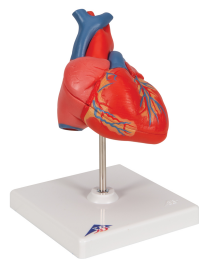

## Classic Human Heart Model, 2 part - 3B Smart Anatomy

Item No. 1017800 [G08]  
Weight 0.49 kg  
Dimensions 19 x 12 x 12 cm  
Brand 3B Scientific

[Read More](#)

**SKU:**

**Categories:**Heart Health and Fitness Education

## Product Description

New **anatomy app** called 3B Smart Anatomy now included for FREE with Classic Human Heart Model, 2 part.

Every original 3B Scientific anatomy model now includes these additional **FREE features**:

Highly detailed 2-part human heart model at a price you will love. The front heart wall is detachable to reveal the chambers and valves inside the human heart. The classic heart model just slightly smaller than life-size with exquisite anatomical detail throughout. Great model of the anatomy of the human heart. Stand included with this high quality heart.