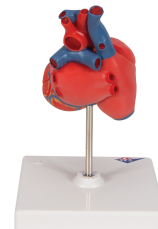

## Classic Human Heart Model, 2 part - 3B Smart Anatomy

Item No. 1017800 [G08]  
Weight 0.49 kg  
Dimensions 19 x 12 x 12 cm  
Brand 3B Scientific

[Read More](#)

**SKU:**

**Categories:**Heart Health and Fitness Education

## Product Description

New **anatomy app** called 3B Smart Anatomy now included for FREE with Classic Human Heart Model, 2 part.

Every original 3B Scientific anatomy model now includes these additional **FREE features**:

Highly detailed 2-part human heart model at a price you will love. The front heart wall is detachable to reveal the chambers and valves inside the human heart. The classic heart model just slightly smaller than life-size with exquisite anatomical detail throughout. Great model of the anatomy of the human heart. Stand included with this high quality heart.