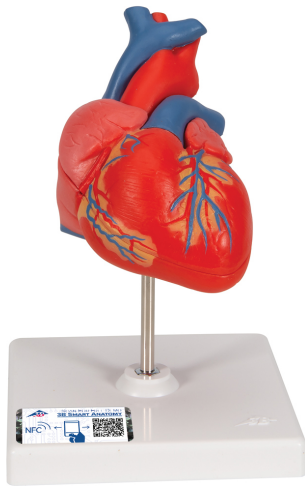

## Classic Human Heart Model, 2 part - 3B Smart Anatomy

Item No. 1017800 [G08]  
Weight 0.49 kg  
Dimensions 19 x 12 x 12 cm  
Brand 3B Scientific

[Read More](#)

**SKU:**

**Categories:**Heart Health and Fitness Education

## Product Description

New **anatomy app** called 3B Smart Anatomy now included for FREE with Classic Human Heart Model, 2 part.

Every original 3B Scientific anatomy model now includes these additional **FREE features**:

- Free access to the **anatomy course** 3B Smart Anatomy, hosted inside the award-winning Complete Anatomy app by 3D4Medical
- The 3B Smart Anatomy course includes **23 digital anatomy lectures**, 117 different virtual anatomy models and 39 anatomy quizzes to test your knowledge
- Bonus: **FREE warranty upgrade from 3 to 5 years** with every product registration

Highly detailed 2-part human heart model at a price you will love. The front heart wall is detachable to reveal the chambers and valves inside the human heart. The classic heart model just slightly smaller than life-size with exquisite anatomical detail throughout. Great model of the anatomy of the human heart. Stand included with this high quality heart.