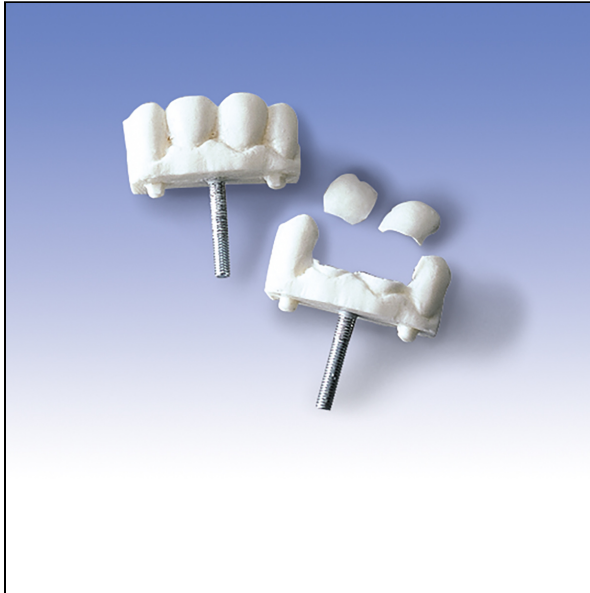

Front Teeth, set of 3

Item No. 1005397 [W30510]
Weight 0.05kg
Dimensions 1.5 x 3 x 3.5 cm
MPN: Front Teeth for M167

[Read More](#)

SKU:

Categories: Airway Management Adult

Product Description

for item number W30508 NOTE: These are replacement teeth for medical training simulators and are not for human dental use.