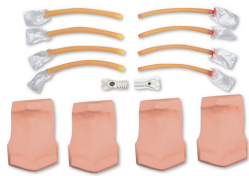

Website: www.semtrainers.com

Overlay Skin for Deluxe Cricothyrtomy Simulator

Item No. 101-136U

Weight 0.5kg

Make: Nasco Healthcare, USA

[Read More](#)

SKU:

Categories:Advanced Trauma Life Support (ATLS)

Product Description

To be used with Deluxe Cricothyrtomy Simulator (1017948 / W44775) *Package contains 4 pcs.*